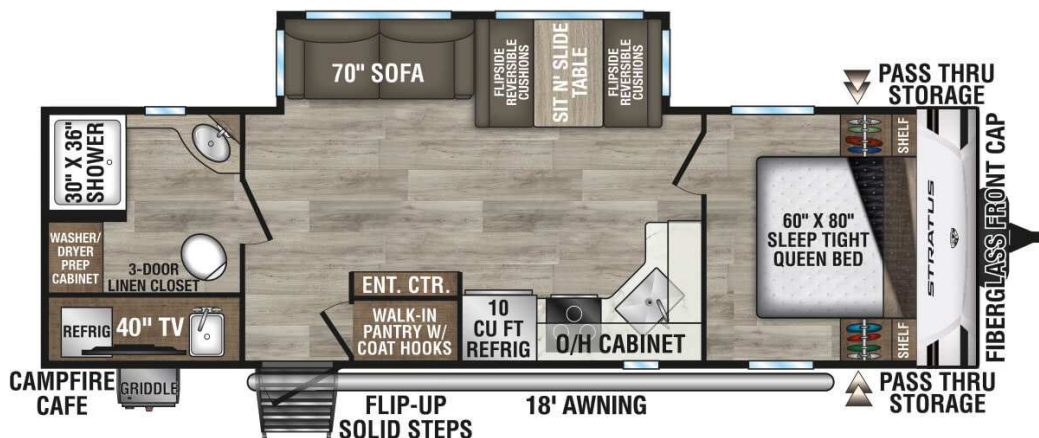

STRATUS

2025 Venture RV Stratus 261VRB

Stock Number

STR128

4EZT32826S7003760

Specifications

Length	Width	UVW
31' 11"	8'	6,730
Fresh	Black	Grey
45	32	64

Décor

Aztec Grey / Desert

VENTURE RV

Designed for campers, by campers.

A division of

INSTALLED OPTIONAL EQUIPMENT

1.6 FALL PACKAGE	\$2,900		
• Modern Farmhouse Decor		Stratus Ext. Pkg.	\$1,450
• Barn Door Passage Doors		Stratus Int. Pkg.	\$1,450
• Memory Foam Mattress		Weather Shield	\$435
• 12V 10 CF Refrigerator		50 AMP Service	\$362
• WIFI Prep		15K A/C Upgrade	\$217
• Solar Prep		2 nd A/C (13.5K)	\$1,087
• 2" Accessory Hitch		Goodyear Tires	\$652
• Blackout Roller Shades		Theater Seating	\$1,015
• Residential Furniture		Aztec Grey	\$1,007
• Rear Backup Lighting			