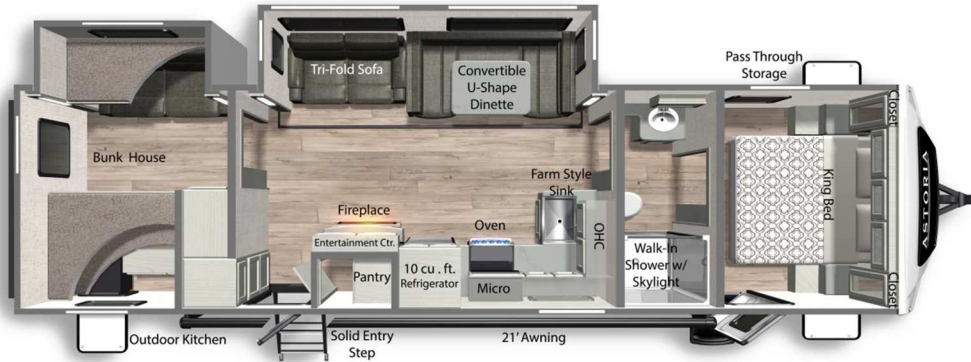

Dutchmen®

ASTORIA

Legendary Innovation. Trailblazing Value.

Stock Number

D1836

4YDTAAR29SZ915123

Specifications

Length	Width	UVW
36' 10"	8'	8,240
Fresh	Black	Grey
50	39	39

Décor

Slate

2025 Dutchmen Astoria 3203BH

Sales tax not included. Dutchmen reserves the right to change prices or specifications without notice or obligation.

INSTALLED OPTIONAL EQUIPMENT

PREMIUM PACKAGE		\$6,400	
• Gelcoat Fiberglass		Secure Stance Step	\$312
• Power Awning w/ LED		15K A/C Upgrade	\$288
• Thomas Payne Furniture		50A w/ 2 nd A/C Prep	\$504
• Dark-Tinted Safety Glass		2 nd A/C - 13.5K Ducted	\$952
• 10 CF Refrigerator		LED TV	\$560
• Stainless Steel Appl.		Theater Seating	\$440
• Bluetooth Stereo		Fireplace	\$640
• See Brochure For Complete List		King Bed	\$280
Power Plus Pkg	\$880	Aluminum Wheels	\$472
Front Cap W/ Windshield	\$1,112	Heated Underbelly	\$240
Slideout Awnings	\$960		
Solar Package	\$480	RVIA Seal	\$168