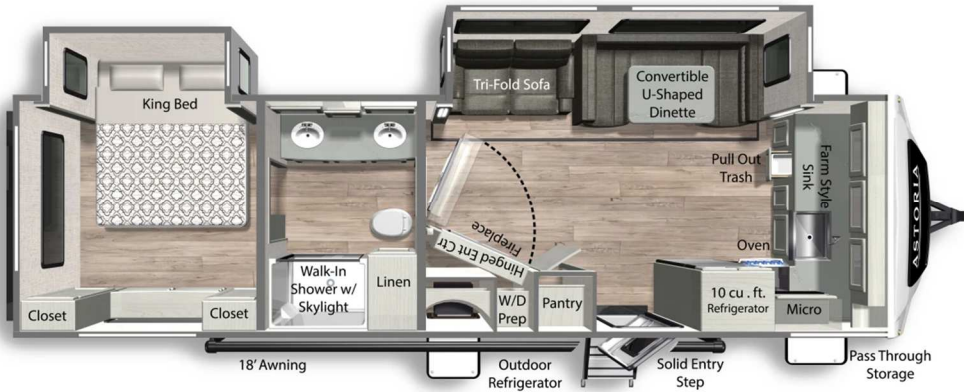

Dutchmen®

ASTORIA

Legendary Innovation. Trailblazing Value.