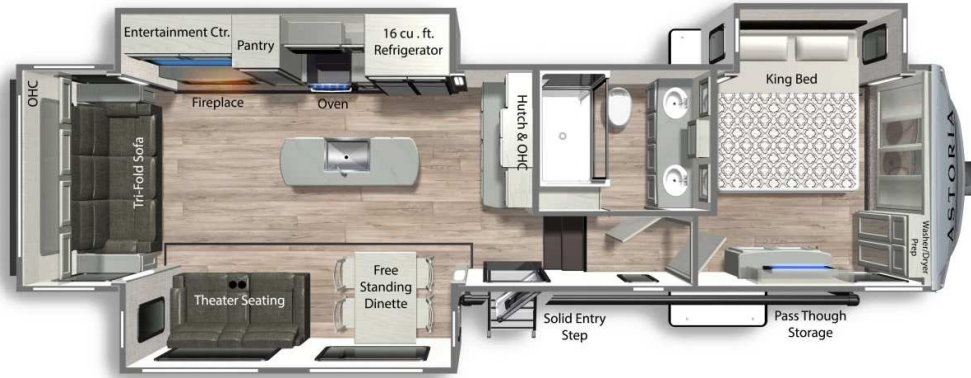

Dutchmen®

ASTORIA

Legendary Innovation. Trailblazing Value.

Stock Number

D1833

4YDFAAR2XSZ915211

Specifications

Length	Width	UVW
35' 11"	8'	10,460
Fresh	Black	Grey
50	39	78

Décor

Phantom / Slate

2025 Dutchmen Astoria 3173RLP

Sales tax not included. Dutchmen reserves the right to change prices or specifications without notice or obligation.

INSTALLED OPTIONAL EQUIPMENT

PREMIUM PACKAGE	\$6,400		
CUSTOM PAINT	\$10,072		
All Weather Thermal Pkg	\$400	2 nd A/C - 13.5K	\$952
Automatic Leveling	\$3,200	LED TV	\$840
Bedroom TV	\$600	Theater Seating	\$440
Free Standing Dinette	\$400	Fireplace	\$640
Solar Package	\$480	Washer/Dryer Prep	\$240
Painted Front Cap	\$1,120	12V 16 CF Refer	\$2,072
Secure Stance Step	\$312	Slideout Awnings	\$1,280
Solid Surface Counter	\$560	RVIA Seal	\$168
15K A/C Upgrade	\$288		
50A w/ 2 nd A/C Prep	\$504		