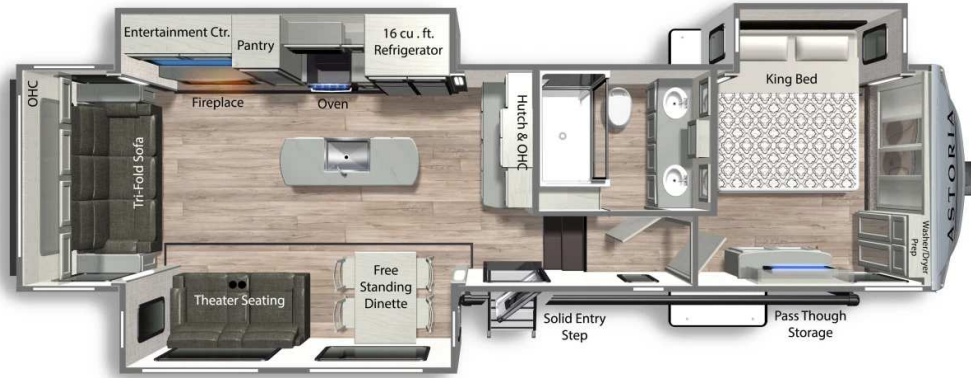

Dutchmen®

ASTORIA

Legendary Innovation. Trailblazing Value.

Stock Number

D1832

4YDFAAR27SZ915179

Specifications

| Length | Width | UVW |
|--------------|--------------|-------------|
| 35' 11" | 8' | 10,380 |
| Fresh | Black | Grey |
| 50 | 39 | 78 |

Décor

Phantom / Slate

2025 Dutchmen Astoria 3173RLP

Sales tax not included. Dutchmen reserves the right to change prices or specifications without notice or obligation.

INSTALLED OPTIONAL EQUIPMENT

| | | | |
|---------------------------------|-----------------|-----------------------------|---------|
| PREMIUM PACKAGE | \$6,400 | | |
| CUSTOM PAINT | \$10,072 | | |
| All Weather Thermal Pkg | \$400 | 2 nd A/C - 13.5K | \$952 |
| Automatic Leveling | \$3,200 | LED TV | \$840 |
| Bedroom TV | \$600 | Theater Seating | \$440 |
| Free Standing Dinette | \$400 | Fireplace | \$640 |
| Solar Package | \$480 | Washer/Dryer Prep | \$240 |
| Painted Front Cap | \$1,120 | 12V 16 CF Refer | \$2,072 |
| Secure Stance Step | \$312 | Slideout Awnings | \$1,280 |
| Solid Surface Counter | \$560 | RVIA Seal | \$168 |
| 15K A/C Upgrade | \$288 | | |
| 50A w/ 2 nd A/C Prep | \$504 | | |