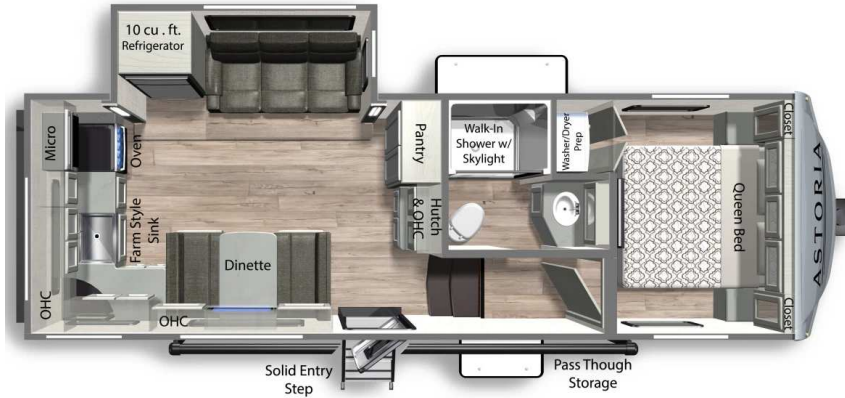

Dutchmen®

ASTORIA

Legendary Innovation. Trailblazing Value.

Stock Number

D1826

4YDFAAL29SZ915032

Specifications

Length	Width	UVW
27' 11"	8'	7,480
Fresh	Black	Grey
44	39	39

Décor

Slate

2025 Dutchmen Astoria 230ML

Sales tax not included. Dutchmen reserves the right to change prices or specifications without notice or obligation.

INSTALLED OPTIONAL EQUIPMENT

PREMIUM PACKAGE	\$6,400		
• Gelcoat Fiberglass		Washer / Dryer Prep	\$240
• Power Awning w/ LED		Power Stab Jacks	\$640
• Backup Camera		50A Service	\$504
• Aluminum Rims		Solar System	\$480
• 200W Solar Panel		LED Television	\$840
• Maxx Air Fan		Theater Seating	\$440
• Bluetooth Stereo		Secure Stance Step	\$312
• See Brochure For Complete List		15K BTU A/C	\$288
		Slideout Awning	\$640
POWER PLUS PACKAGE	INCL	10CF 12V Refer	INCL
		RVIA Seal	\$168