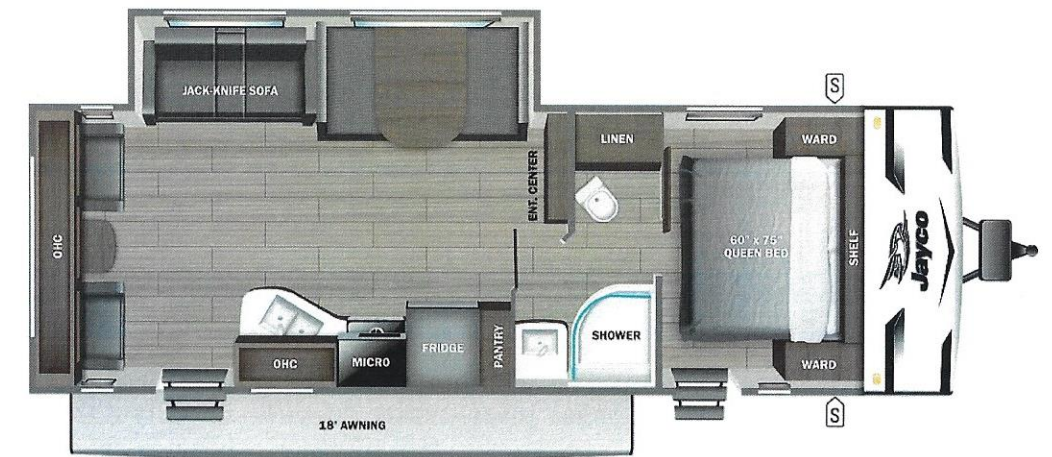

UVW
6148 lbs

Sleeps

Length
30' 3.63"

DIMENSIONS

Exterior height:.....132.75"

Exterior width:.....96.00"

WEIGHTS

GVWR:.....7500

GAWR (front):.....3500

GAWR (rear):.....3500

Approx. Gross Cargo Carrying Capacity (GCCC):.....1352

TIRES

Tire size (front):.....ST205/75R14D

Tire size (mid):.....

Tire size (rear):.....ST205/75R14D

Tire size (spare):.....ST205/75R14D

CAPACITIES

Fresh water tank (gals.):...52.00

Gray water tank (gals.):...39.00

Black water/toilet tank (gals.):.....39.00

Propane (lbs.):.....40

Propane (gals.):.....9

Water heater (gals.):.....0.25

SEATING & SLEEPING

Some dimensions may be rounded and may vary from the actual dimensions
Weights may be estimated calculations and may vary from the actual weight - refer to the vehicle weight labels for actual weights
Floorplans, features and specifications are subject to change without notice.