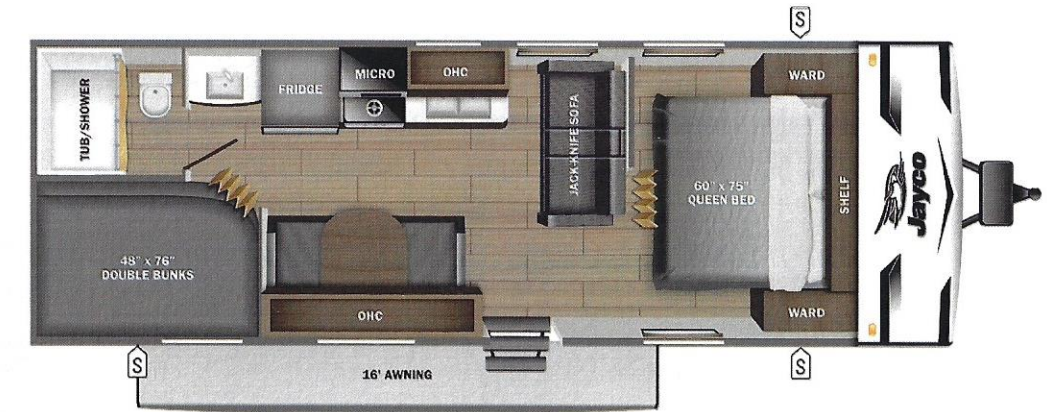

- INTERIOR**
- Solid hardwood cabinet doors with screwed stile construction and hidden hinges
 - Vinyl flooring throughout
 - Digital TV antenna
 - Residential-style kitchen countertops
 - High rise kitchen faucet
 - Heavy-duty, 75 lb., full-extension, steel ball-bearing drawer guides
 - Plywood bed platforms
 - Queen mattress (select models)
 - 300 lb. rated single bunk beds
 - 600 lb. rated double bunk beds
 - Marine-grade toilet with foot flush
 - Shower curtain with curved shower track (select models)
 - Wood-trimmed mirror in bathroom

- CUSTOMER VALUE PACKAGE (Mandatory)**
- Solid Step® entry steps
 - On-demand tankless water heater
 - Power awning with LED lights
 - Marine grade exterior stereo speakers
 - Stabilizer jacks
 - Spare tire with cover
 - Keyed-Alike™ entry and baggage doors
 - Large folding entry door grab handle
 - Window shades
 - Range hood
 - 8 cu. ft. 12V refrigerator
 - Microwave oven
 - Fitted bed sheet (N/A 154BH)
 - Bathroom skylight
 - Tub/shower surround
 - Backup camera prep
 - Detachable power cord
 - G20 dark tinted privacy windows
 - Bathroom vent
 - LED interior and exterior lights
 - Entry door with window and shade prep
 - AM/FM/Bluetooth® stereo

UNIT TOTAL **33,156.00**

DEALER INSTALLED OPTIONS

J1111

UVW 4710 lbs **Sleeps** **Length** 29' 5"

DIMENSIONS

Exterior height:.....126.00"
 Exterior width:.....96.00"
WEIGHTS
 GVWR:.....6500
 GAWR (front):.....3500
 GAWR (rear):.....3500
 Approx. Gross Cargo Carrying Capacity (GCCC):.....1790