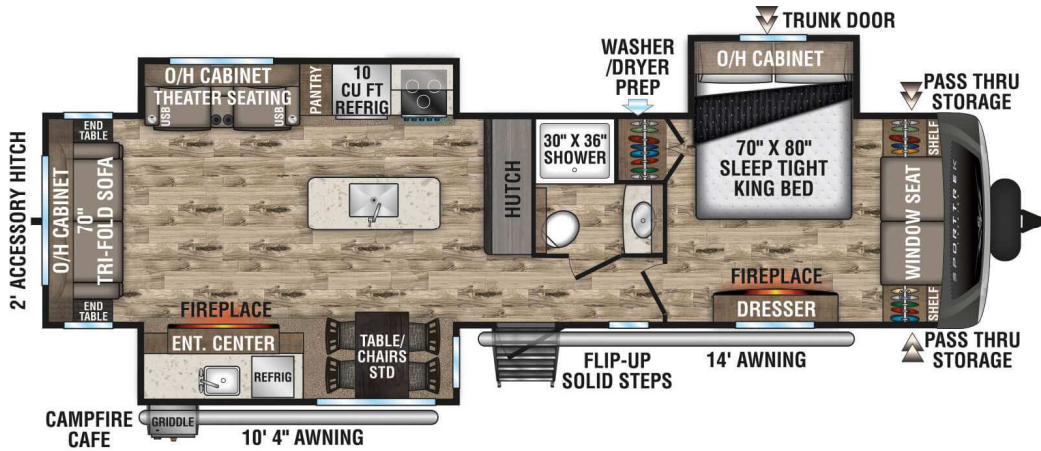

SPORTTREK

TOURING EDITION

2024 Venture RV SportTrek Touring 343VIK

Stock Number		
SPK150		
4EZT1342XR8060467		
Specifications		
Length	Width	UVW
37' 5"	8'	8,720
Fresh	Black	Grey
45	32	32
Décor		
Doe		

INSTALLED OPTIONAL EQUIPMENT		
1.5 ELITE PACKAGE	\$3,625	
<ul style="list-style-type: none"> Control Board w/ Bluetooth Modern Farmhouse Decor 21 Inch Furrion Oven 10 CF Refrigerator WIFI Prep Solar Prep 2" Accessory Hitch Serta Memory Foam Matt. Live Edge Accent Tops Barn Door Passage Doors Rear Backup Lighting 	<ul style="list-style-type: none"> Touring Package Exterior Luxury Pkg Interior Luxury Pkg Weather Shield 2nd A/C Goodyear Tires RVIA Seal 	<ul style="list-style-type: none"> \$1,087 \$1,087 \$1,087 \$435 \$1,087 \$652 \$96
BASE UNIT		\$72,639
OPTIONS		\$9,156
DEALER PREP & FREIGHT		\$1,185
MSRP		\$82,980
VOLUME DISCOUNT		-\$16,680
BRV'S PRICE		\$66,300