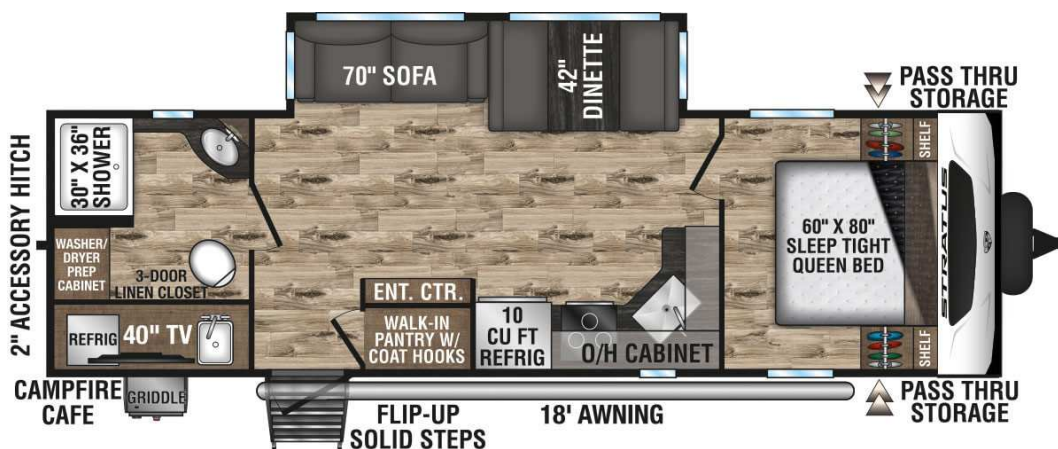

STRATUS

2024 Venture RV Stratus 261VRB

Stock Number

STR124

4EZT32825R7080629

Specifications

Length	Width	UVW
31' 11"	8'	6,690
Fresh	Black	Grey
45	34	64

Décor

Aztec Grey / Desert

INSTALLED OPTIONAL EQUIPMENT

1.5 CLOUD 9 PACKAGE	\$2,900		
• Modern Farmhouse Decor		Stratus Ext. Pkg.	\$1,450
• Barn Door Passage Doors		Stratus Int. Pkg.	\$1,450
• Serta Memory Foam Matt.		Weather Shield	\$435
• 10 CF Refrigerator		50 AMP Service	\$362
• WIFI Prep		15K A/C Upgrade	\$217
• Solar Prep		2 nd A/C (13.5K)	\$1,087
• 2" Accessory Hitch		Goodyear Tires	\$652
• Venture LevelMate PRO		Theater Seating	\$1,015
• Residential Furniture		Aztec Grey	\$1,007
• Fireplace (Most Models)		RVIA Seal	\$96
• Rear Backup Lighting			