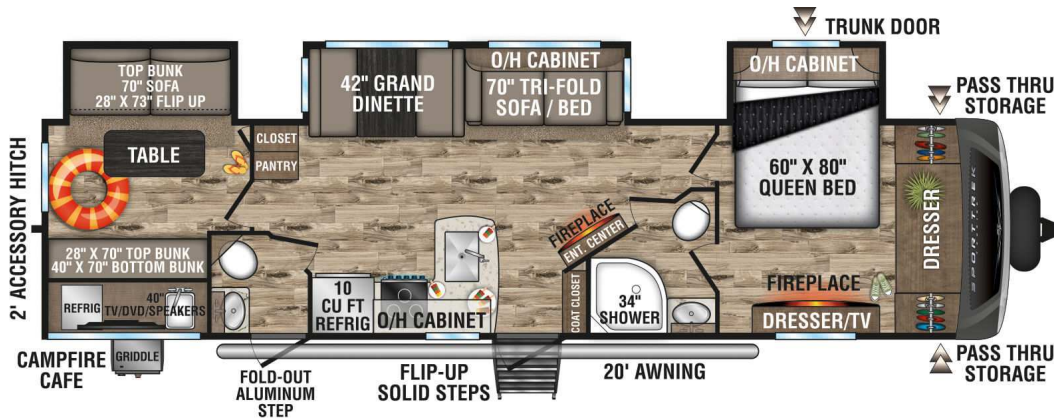

SPORTTREK

TOURING EDITION

2024 Venture RV SportTrek Touring 343VBH

Stock Number		
SPK147		
4EZT13428R8070365		
Specifications		
Length	Width	UVW
37' 8"	8'	9,030
Fresh	Black	Grey
45	69	69
Décor		
Slate		

INSTALLED OPTIONAL EQUIPMENT			
1.5 ELITE PACKAGE	\$3,625		
• Control Board w/ Bluetooth		Touring Package	\$1,087
• Modern Farmhouse Decor		Exterior Luxury Pkg	\$1,087
• 21 Inch Furrion Oven		Interior Luxury Pkg	\$1,087
• 10 CF Refrigerator		Weather Shield	\$435
• WIFI Prep		2 nd A/C	\$1,087
• Solar Prep		Theater Seating	\$362
• 2" Accessory Hitch		Goodyear Tires	\$652
• Serta Memory Foam Matt.		RVIA Seal	\$96
• Live Edge Accent Tops			
• Barn Door Passage Doors			
• Rear Backup Lighting			
	BASE UNIT		\$71,695
	OPTIONS		\$9,518
	DEALER PREP & FREIGHT		\$1,185
	MSRP		\$82,398
	VOLUME DISCOUNT		-\$16,403
	BRV'S PRICE		\$65,995