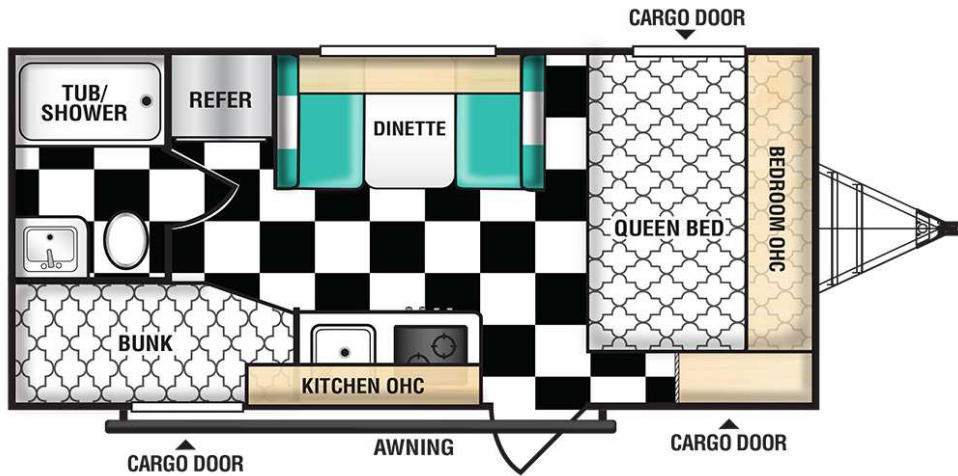

2023 Riverside RV Retro Elite 190BH

Classic Adventure. Contemporary Construction.

Stock Number

R294

59CRS2110PL007056

Specifications

Length	Width	UVW
21' 10"	8'	3,555
Fresh 36	Black 17	Grey 32

Exterior

**White /
Aqua**

Interior

**Birch /
Aqua**