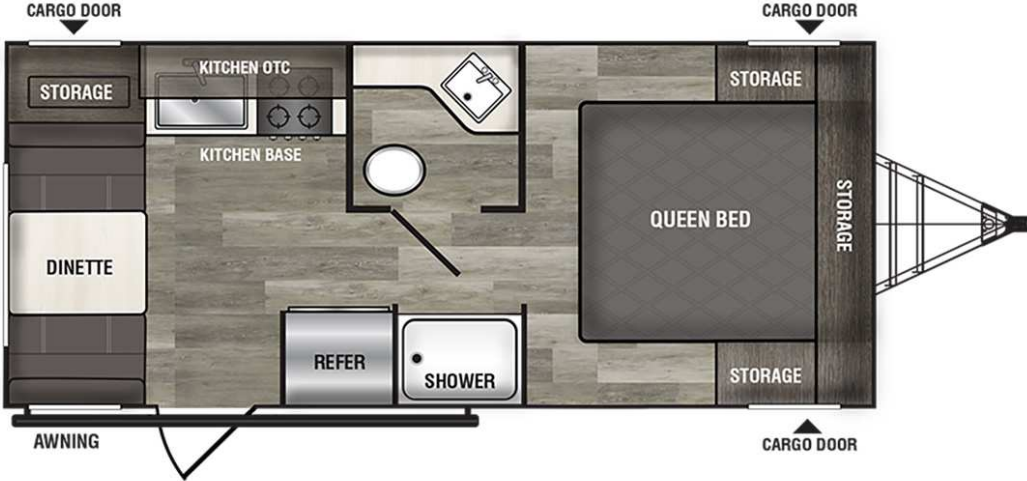

## Stock Number

## Specifications

Length	Width	UVW
21' 8"	8'	3,585
Fresh 36	Black 17	Grey 32