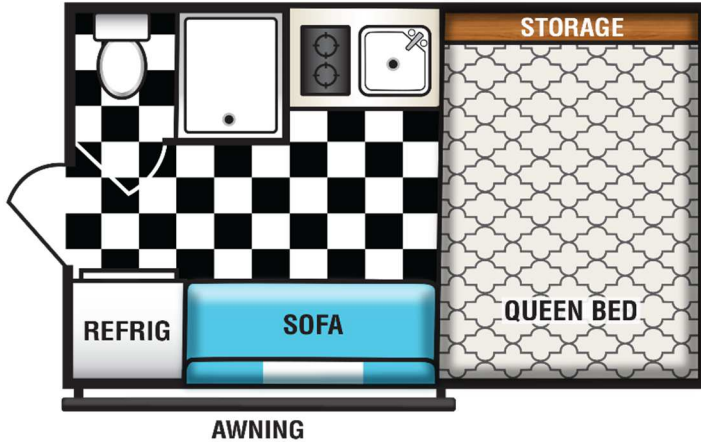

2023 Riverside RV Retro 135

Classic Adventure. Contemporary Construction.

Stock Number

R292

59CRD1514PL006684

Specifications

Length	Width	UVW
15' 9"	7' 6"	2,530
Fresh	Black	Grey
36	17	32

Exterior

Seafoam /
White

Interior

Seafoam /
Birch

Standard Features

- Double Welded All- Aluminum Cage
- Powder Coated Chassis
- Tinted, Safety Glass Windows
- PVC Roof Membrane
- DSI Gas/Elect Water Heater
- Gas/Elect Refrigerator
- Radial Tires / Electric Brakes
- Quick Disconnect Gas Line
- HD TV Antenna
- Observation Camera Prep
- Solar Plugin
- Outside Shower

INSTALLED OPTIONAL EQUIPMENT

RETRO VALUE PACKAGE	\$2,175		
• 13.5K Roof A/C		Reverse Color Fee	\$363
• Microwave		Gas / Elect Package	\$573
• Int / Ext Speakers		Insulation Package	\$392
• Multimedia Stereo		Spare Tire w/ Mount	\$254
• Power Awning w/ LED		RVIA Seal	\$105
• Int / Ext LED Lighting			
• Spare Tire			
• Diamond Plate			
• Power Vent In Bath			
• USB Port			
• Power Tongue Jack			
• High Speed Roof Vent			