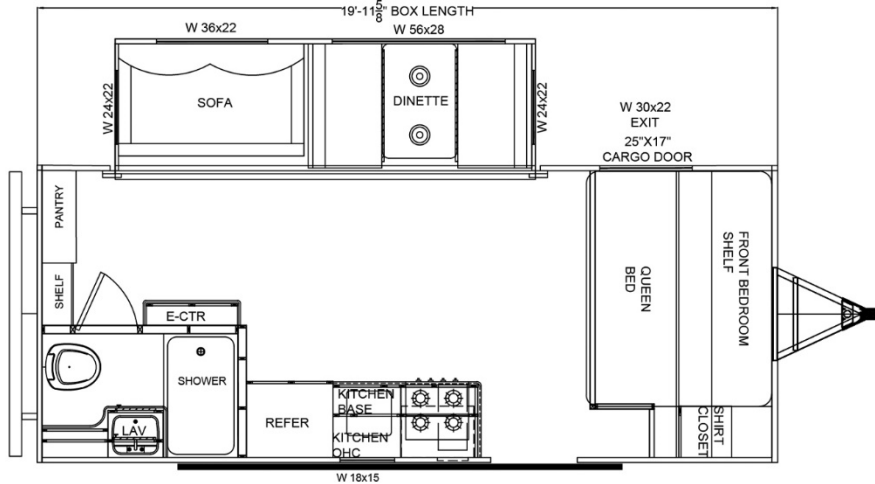

2023 Riverside RV Retro 210

Classic Adventure. Contemporary Construction.

Stock Number

R289

59CCC2320PL006479

Specifications

Length	Width	UVW
22' 11"	8'	4,590
Fresh	Black	Grey
36	17	32

Exterior

**Silver /
Red**

Interior

**Birch /
Red**