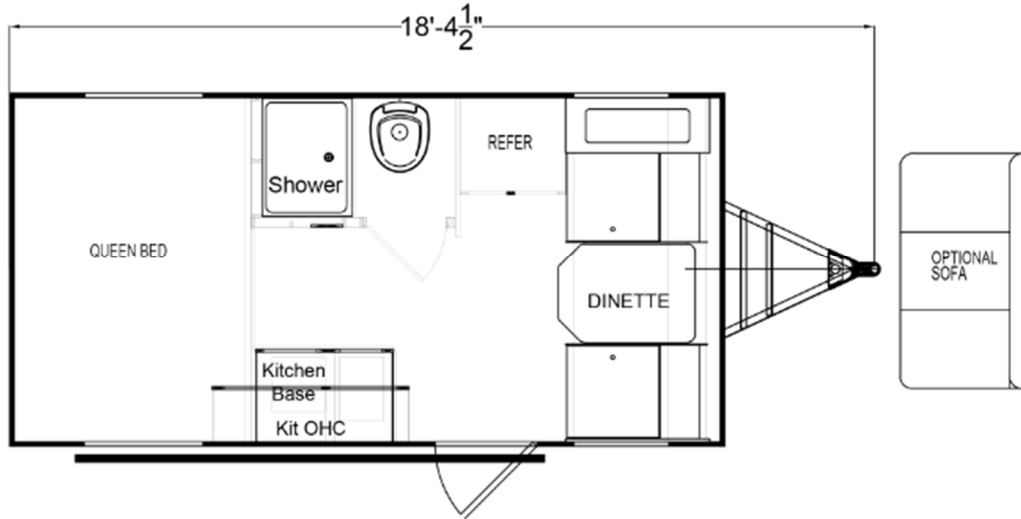

2022 Riverside RV Intrepid 165i

Adventure Is Out There!

Stock Number

R287

59CCC4810NL005826

Specifications

Length	Width	UVW
16' 4"	7' 6"	2,890
Fresh	Black	Grey
36	17	32

Exterior

White

Interior

Greystone