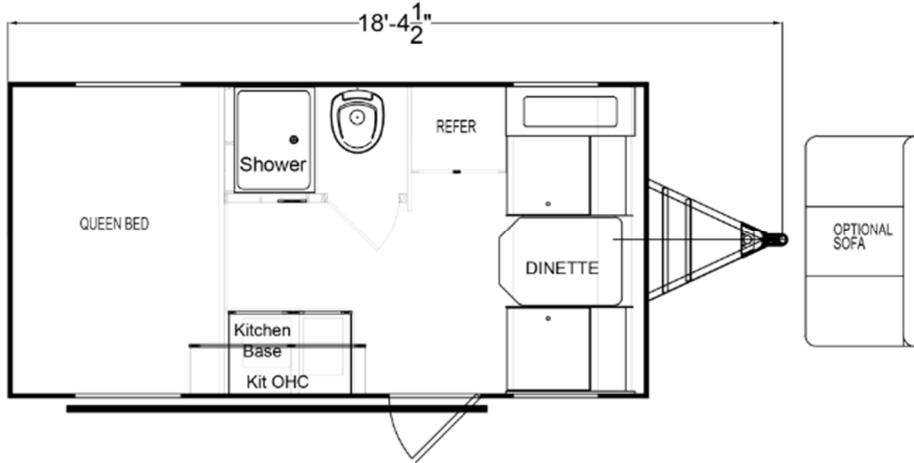

2022 Riverside RV Retro 165

Classic Adventure. Contemporary Construction.

Stock Number

R281

59CCC4819NL005761

Specifications

Length	Width	UVW
18' 4"	8'	2,875
Fresh	Black	Grey
36	17	32

Exterior