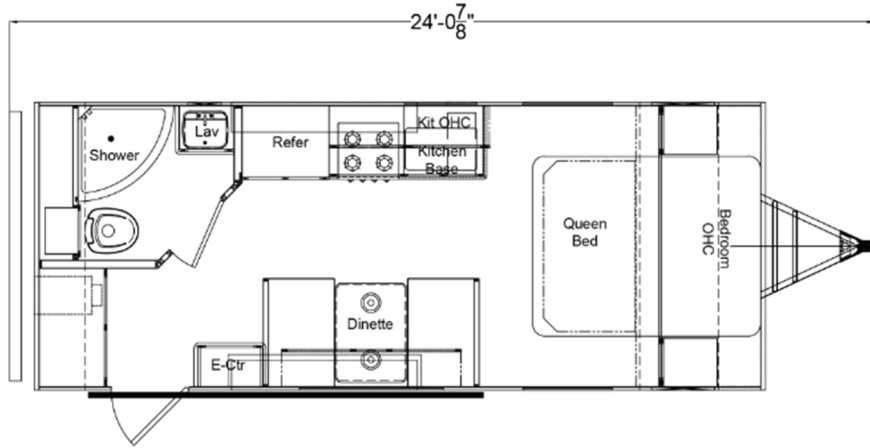

2022 Riverside RV Intrepid 211i

Adventure Is Out There!

Stock Number

R280

59CCC4724NL005676

Specifications

Length	Width	UVW
24' 1"	8'	4,880
Fresh	Black	Grey
36	17	32

Exterior

White

Interior

Greystone

Standard Features

- Half-Ton Towable
- Low-Maintenance Fiberglass Exterior
- Double Welded Aluminum Frame
- Powder Coated I-Beam Chassis
- Vacuum Laminated Sidewalls
- Radial Tires w/ Aluminum Wheels