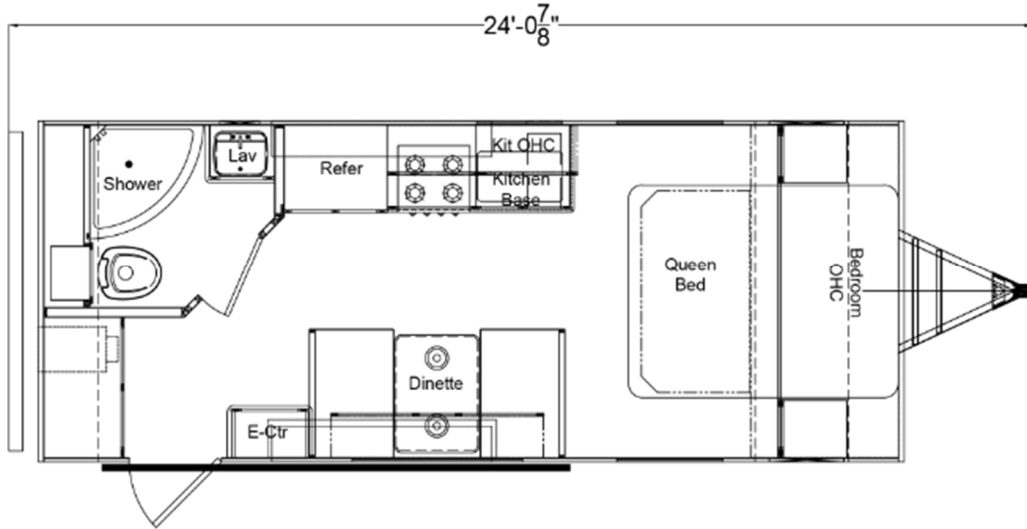

2022 Riverside RV Retro 211

Classic Adventure. Contemporary Construction.

Stock Number

R279

59CCC4726NL005646

Specifications

Length	Width	UVW
24' 1"	8'	3,610
Fresh	Black	Grey
36	17	32

Exterior