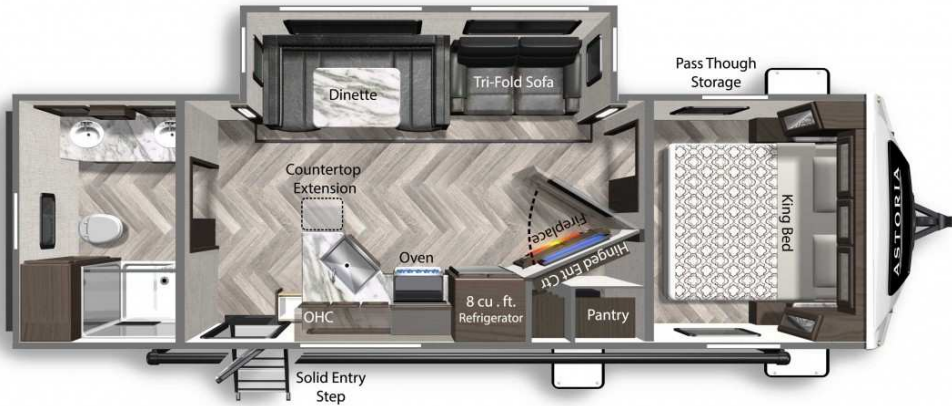

Dutchmen®

ASTORIA

Legendary Innovation. Trailblazing Value.

Stock Number

D1799

4YDTAAN20NM916183

Specifications

Length	Width	UVW
31' 11"	8'	6,620
Fresh	Black	Grey
50	39	78

Décor

Gunmetal

2022 Dutchmen Astoria 2703RB

Sales tax not included. Dutchmen reserves the right to change prices or specifications without notice or obligation.

INSTALLED OPTIONAL EQUIPMENT

PREMIUM PACKAGE	\$6,400	
• Gelcoat Fiberglass	Secure Stance Step	\$312
• Power Awning w/ LED	15K A/C Upgrade	\$200
• Front Cap w/ Windshield	50A w/ 2 nd A/C Prep	\$472
• Dark-Tinted Safety Glass	2 nd A/C - 13.5K Ducted	\$952
• 8 CF Double Door Refer	LED TV	\$560
• Stainless Steel Appl.	Theater Seating	\$440
• Bluetooth Stereo	Fireplace	\$640
• See Brochure For Complete List	King Bed	\$280
	Aluminum Wheels	\$472
Power Plus Pkg	Heated Underbelly	\$240
Front Cap W/ Windshield	RVIA Seal	\$168