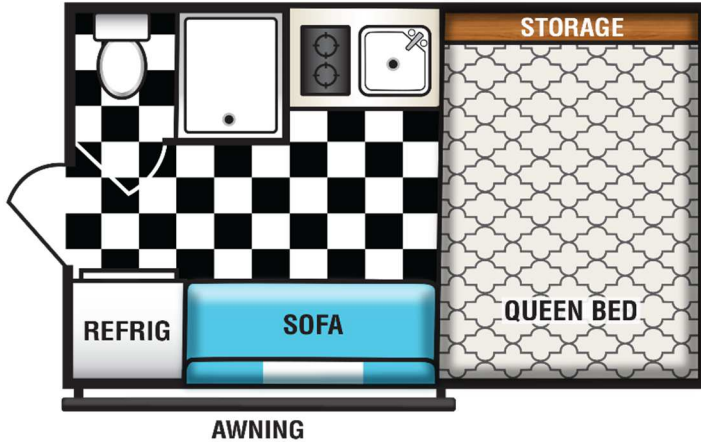

2022 Riverside RV Retro 135

Classic Adventure. Contemporary Construction.

Stock Number

R273

59CCC151XNL005304

Specifications

Length	Width	UVW
15' 9"	7' 6"	2,575
Fresh	Black	Grey
17	17	32

Exterior

White /
Red

Interior

Birch /
Red

Standard Features

- Double Welded All- Aluminum Cage
- Powder Coated Chassis
- Tinted, Safety Glass Windows
- PVC Roof Membrane
- DSI Gas/Elect Water Heater
- Gas/Elect Refrigerator
- Radial Tires / Electric Brakes
- Quick Disconnect Gas Line
- HD TV Antenna
- Observation Camera Prep
- Solar Plugin
- Outside Shower

INSTALLED OPTIONAL EQUIPMENT

RETRO VALUE PACKAGE	\$2,175		
• 13.5K Roof A/C		Gas / Elect Package	\$863
• Microwave		Insulation Package	\$392
• Int / Ext Speakers			
• Multimedia Stereo		RVIA Seal	\$105
• Power Awning w/ LED			
• Int / Ext LED Lighting			
• Spare Tire			
• Diamond Plate			
• Power Vent In Bath			
• USB Port			
• Power Tongue Jack			
• High Speed Roof Vent			