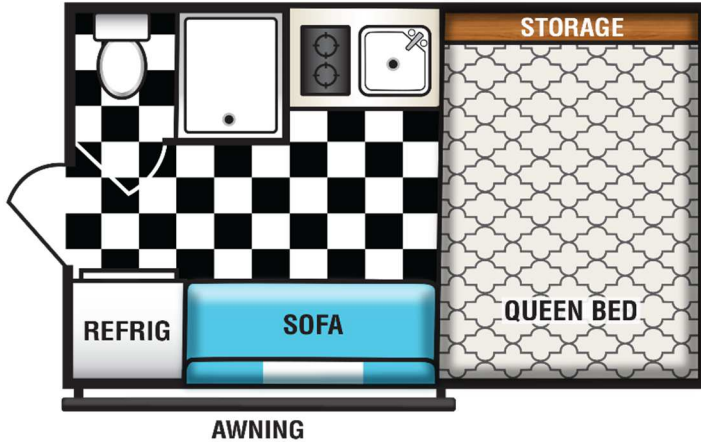

2022 Riverside RV Retro 135

Classic Adventure. Contemporary Construction.

Stock Number

R272

59CCC1518NL005303

Specifications

Length	Width	UVW
15' 9"	7' 6"	2,530
Fresh	Black	Grey
17	17	32

Exterior

White /
Silver

Interior

Maple /
Greystone

Standard Features

- Double Welded All- Aluminum Cage
- Powder Coated Chassis
- Tinted, Safety Glass Windows
- PVC Roof Membrane
- DSI Gas/Elect Water Heater
- Gas/Elect Refrigerator
- Radial Tires / Electric Brakes
- Quick Disconnect Gas Line
- HD TV Antenna
- Observation Camera Prep
- Solar Plugin
- Outside Shower

INSTALLED OPTIONAL EQUIPMENT

RETRO VALUE PACKAGE	\$2,175		
• 13.5K Roof A/C		Gas / Elect Package	\$863
• Microwave		Insulation Package	\$392
• Int / Ext Speakers			
• Multimedia Stereo		RVIA Seal	\$105
• Power Awning w/ LED			
• Int / Ext LED Lighting			
• Spare Tire			
• Diamond Plate			
• Power Vent In Bath			
• USB Port			
• Power Tongue Jack			
• High Speed Roof Vent			