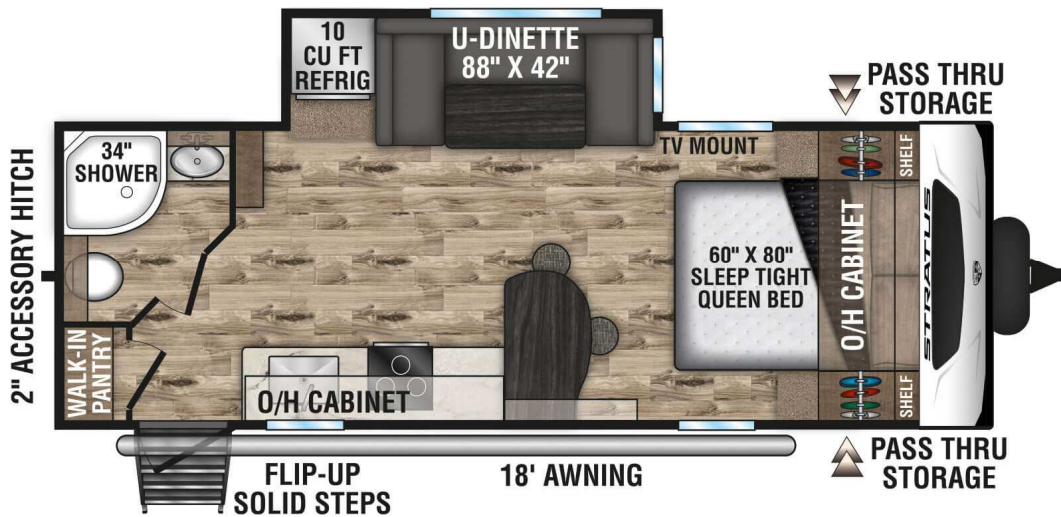

STRATUS

2022 Venture RV Stratus 231VRB

Stock Number		
STR114		
4EZT32320N8010726		
Specifications		
Length	Width	UVW
26' 6"	8'	5,190
Fresh	Black	Grey
45	32	32
Décor		
Dune		

INSTALLED OPTIONAL EQUIPMENT			
1.3 CLOUD 9 PACKAGE	\$1,740		
• Modern Farmhouse Decor		Stratus Ext. Pkg.	\$1,450
• Barn Door Passage Doors		Stratus Int. Pkg.	\$1,450
• Serta Memory Foam Matt.		Weather Shield	\$435
• 10 CF Refrigerator		15K A/C Upgrade	\$254
• WIFI Prep		Theater Seating	\$1,776
• Solar Prep		Goodyear Tires	\$363
• 2" Accessory Hitch		RVIA Seal	\$96
• Venture LevelMate PRO			
• Residential Furniture			
• Fireplace (Most Models)			
• Rear Backup Lighting			
	BASE UNIT		\$40,562
	OPTIONS		\$7,564
	DEALER PREP & FREIGHT		\$1,185
	MSRP		\$49,311
	VOLUME DISCOUNT		-\$7,411
	BRV'S PRICE		\$41,900