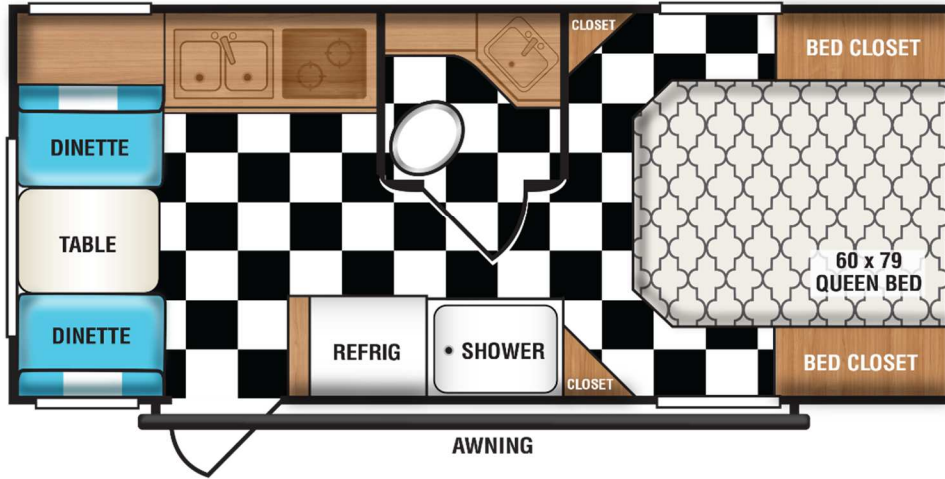

2022 Riverside RV Retro 171DRD

Classic Adventure. Contemporary Construction.

Stock Number

R270

59CCC4519NL005067

Specifications

Length	Width	UVW
21' 8"	8'	3,555
Fresh	Black	Grey
36	17	32

Exterior

**Silver /
Red**

Interior

**Birch /
Red**

Standard Features

- Double Welded All- Aluminum Cage
- Powder Coated Chassis
- Tinted, Safety Glass Windows
- PVC Roof Membrane
- DSI Gas/Elect Water Heater
- Gas/Elect Refrigerator
- Radial Tires / Electric Brakes
- Quick Disconnect Gas Line
- HD TV Antenna
- Observation Camera Prep
- Solar Plugin
- Outside Shower