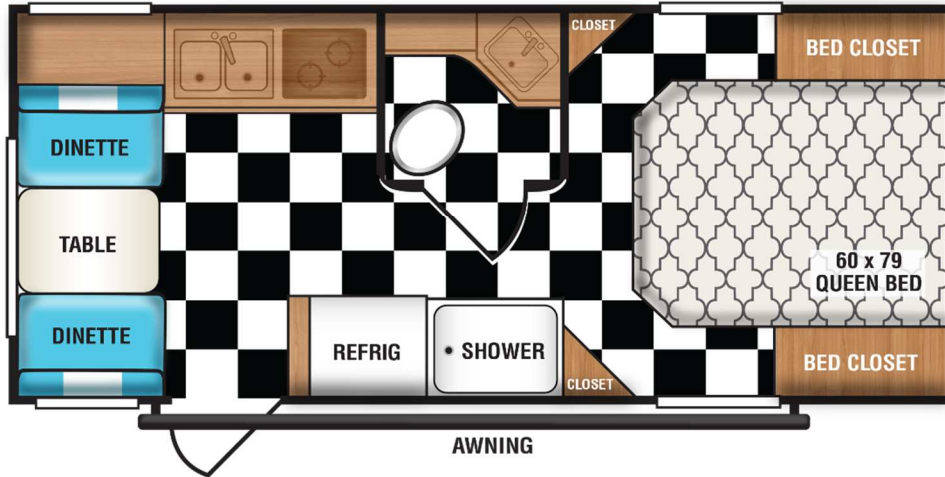

2022 Riverside RV Retro 171DRD

Classic Adventure. Contemporary Construction.

Stock Number

R268

59CCC4513NL005114

Specifications

Length	Width	UVW
21' 8"	8'	3,555
Fresh	Black	Grey
36	17	32

Exterior

**White /
Silver**

Interior

**Birch /
Aqua**

Standard Features

- Double Welded All- Aluminum Cage
- Powder Coated Chassis
- Tinted, Safety Glass Windows
- PVC Roof Membrane
- DSI Gas/Elect Water Heater
- Gas/Elect Refrigerator
- Radial Tires / Electric Brakes
- Quick Disconnect Gas Line
- HD TV Antenna
- Observation Camera Prep
- Solar Plugin
- Outside Shower