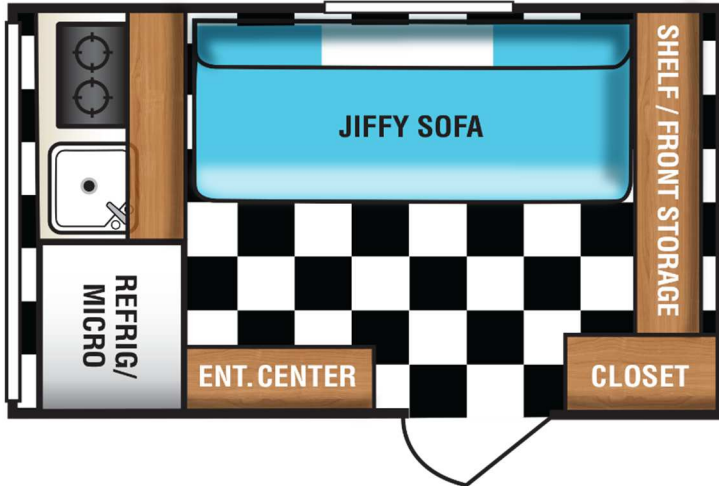

# 2022 Riverside RV Retro 511

Classic Adventure. Contemporary Construction.

## Specifications

Length	Width	UVW
12' 8"	7' 4"	1,700
Fresh 39	Black	Grey