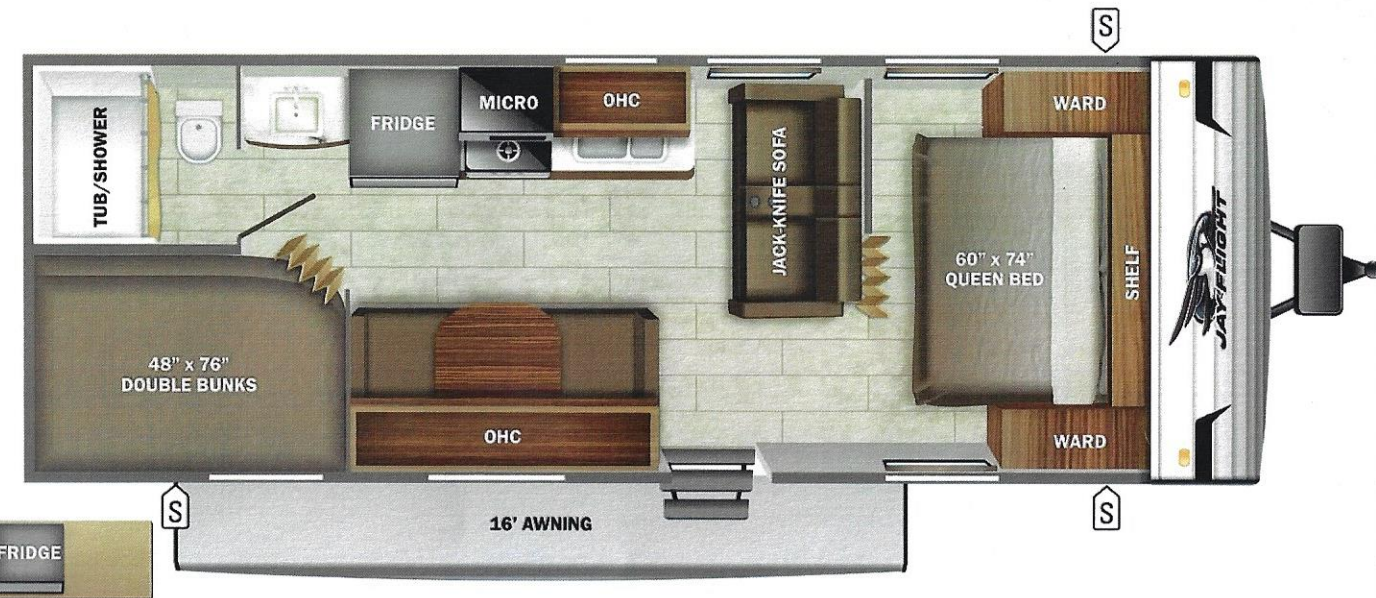

- INTERIOR**
- 81 in. ceiling height
 - Solid hardwood cabinet doors
 - LED interior lighting
 - J-Steel™ jack-knife sofa with armrest
 - Vinyl flooring throughout (including slide floors)
 - Premium multimedia sound system with MP3/iPod input jacks and Bluetooth® connectivity
 - Digital TV antenna
 - Cable/satellite TV hookup
 - Smoked-glass cabinet door inserts (select models)
 - Residential-style kitchen countertops
 - Heavy-duty, 75lb., full-extension, steel ball-bearing drawer guides
 - Plywood bed platforms
 - Bedroom doors in place of curtains (select models)
 - Queen bed struts
 - Queen mattress
 - Bedroom LED accent lighting
 - 300 lb. rated bunk beds (select models)
 - 600 lb. rated bunk beds (double bunks only)
 - Privacy curtains in bunk areas (select models)
 - 4 in. thick bunk mats (select models)
 - Marine-grade toilet with foot flush
 - Tub surround
 - Bathroom exhaust vent
 - Shower curtain with curved shower track (select models)
 - Wood-trimmed mirror in bathroom

Optional Equipment

OPTIONAL EQUIPMENT INSTALLED ON THIS VEHICLE BY MANUFACTURER

Base price	28,995.00
Modern Farmhouse	n/c
USA Standards	n/c
Customer Value Package	3,300.00
15,000 BTU AC	150.00
6 Cu. Ft. RV Refrigerator	n/c
Enclosed Underbelly	225.00
Silver Spoke Rims	n/c
Morryde Step Above Steps	143.00
20# LP Gas Bottles	n/c

**BRV's
 Discount Price
 \$27,995**

UNIT TOTAL **32,813.00**

DEALER INSTALLED OPTIONS

J1043

FRIDGE
 CHIL N' STOR
 OPTION

UVW
 4731 lbs

Sleeps
 8-9

Length
 29' 5"

DIMENSIONS

Exterior height:.....	125.44"
Exterior width:.....	96.00"
WEIGHTS	
GVWR:.....	6000
GAWR (front):.....	3500
GAWR (rear):.....	3500
Approx. Gross Cargo Carrying Capacity (GCCC):.....	1269

CAPACITIES