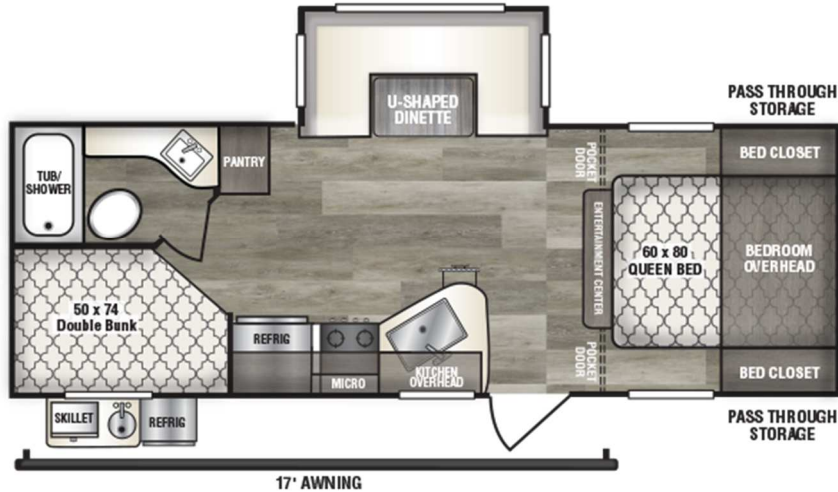

2022 Riverside RV Intrepid 240DDS

Adventure Is Out There!

Stock Number

R256

59CCC3626NL004587

Specifications

Length	Width	UVW
27' 7"	8'	5,440
Fresh 39	Black 30	Grey 30

Décor

Greystone

Standard Features

- Half-Ton Towable
- Low-Maintenance Fiberglass Exterior
- Enclosed & Heated Underbelly
- Tinted Safety Glass Windows
- Double Welded Aluminum Frame
- Powder Coated I-Beam Chassis
- Vacuum Laminated Sidewalls
- Ducted Roof A/C
- Radial Tires w/ Aluminum Wheels
- Molded Front Cap w/ LED Lighting
- Exterior Shower

INSTALLED OPTIONAL EQUIPMENT

INTREPID PACKAGE	\$2,313	CONFIDENCE PKG*	\$5,075
• Glass Top Range		*See Brochure	
• 6 CF Gas/Elect Refrig.		12V 10CF Refer	\$181
• Ext & Int LED Lighting		Outdoor Package	\$1088
• Power Awning w/ LED		RVIA Seal	\$105
• Multimedia Stereo			
• USB Ports / Solar Plugin			
• Tinted Safety Windows			
• Beauflor Linoleum			
• LED TV			
• Solid Stance Entry Step			
• Power Tongue Jack			
• Roof Ladder			
BASE UNIT			\$32,280
OPTIONS			\$8,762
DEALER PREP & FREIGHT			\$1,185
MSRP			\$42,227
VOLUME DISCOUNT			-\$7,232
BRV'S PRICE			\$34,995
LOW PAYMENT			\$307