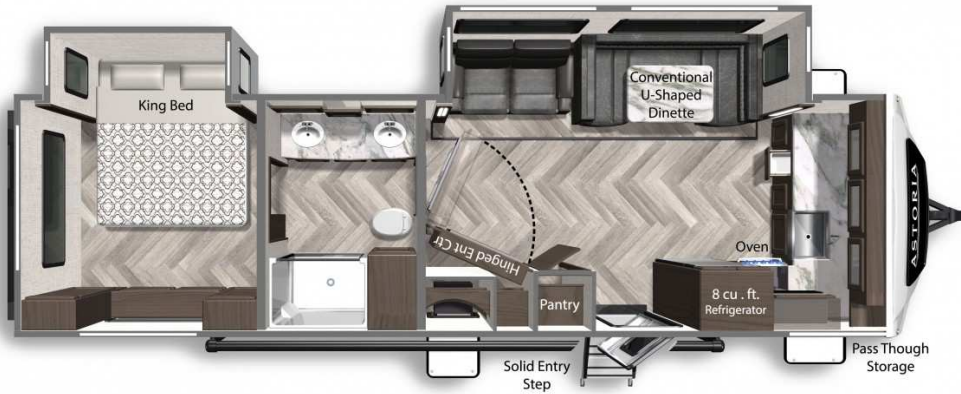

Dutchmen®

ASTORIA

Legendary Innovation. Trailblazing Value.

Stock Number

D1791

4YDTAAP22NM915520

Specifications

Length	Width	UVW
31'	8'	7,340
Fresh 50	Black 39	Grey 78

Décor

Gunmetal

2022 Dutchmen Astoria 2913FK

Sales tax not included. Dutchmen reserves the right to change prices or specifications without notice or obligation.

INSTALLED OPTIONAL EQUIPMENT

PREMIUM PACKAGE	\$6,400	
• Gelcoat Fiberglass	Secure Stance Step	\$312
• Power Awning w/ LED	15K A/C Upgrade	\$200
• Front Cap w/ Windshield	50A w/ 2 nd A/C Prep	\$472
• Dark-Tinted Safety Glass	2 nd A/C - 13.5K Ducted	\$952
• 8 CF Double Door Refer	LED TV	\$560
• Stainless Steel Appl.	Theater Seating	\$440
• Bluetooth Stereo	Fireplace	\$640
• See Brochure For Complete List	King Bed	\$280
	Aluminum Wheels	\$472
Power Plus Pkg	\$880	Heated Underbelly \$240
Front Cap W/ Windshield	\$1,112	Free Standing Dinette \$400
		RVIA Seal \$168