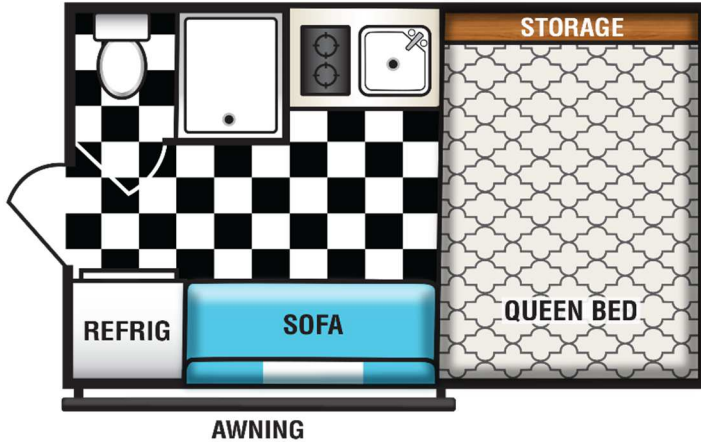

# 2022 Riverside RV Retro 135

Classic Adventure. Contemporary Construction.