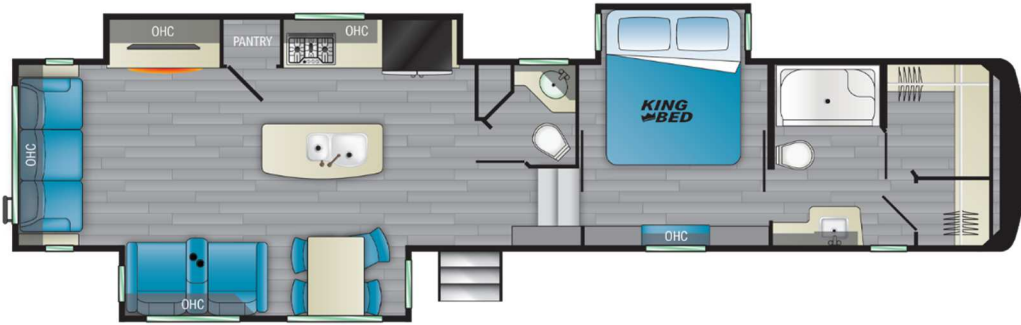

BIG COUNTRY

2022 Heartland Big Country 3702FB

Stock Number

BC104

5SFBG4326NE482490

Specifications

Length	Width	UVW
43' 1"	8'	13,818
Fresh	Black	Grey
65	84	84

Décor

Country Creek

STANDARD EQUIPMENT

6-Pnt Hyd Auto Leveling
Azdel Laminated Walls
Stor-Mor Basement
Country Road Suspension
Country Built Tough Construction
Big Country Welcome Home Entrance
The Country Kitchen
Dual Whisper Quiet A/C System
Country Comfort Master Suite
Country Home Fit & Finish

OPTIONS INSTALLED

Independence Package
32" Bedroom TV

BASE UNIT	\$103,422
OPTIONS	\$11,870
DEALER PREP & FREIGHT	\$1,185
MSRP	\$116,477
VOLUME DISCOUNT	-\$22,482
BRV'S PRICE	\$93,995

MSRP is not established for the purpose of securing financing. MSRP is provided as a suggested retail price only. Sales tax not included. Heartland reserves the right to change prices or specifications without notice or obligation.