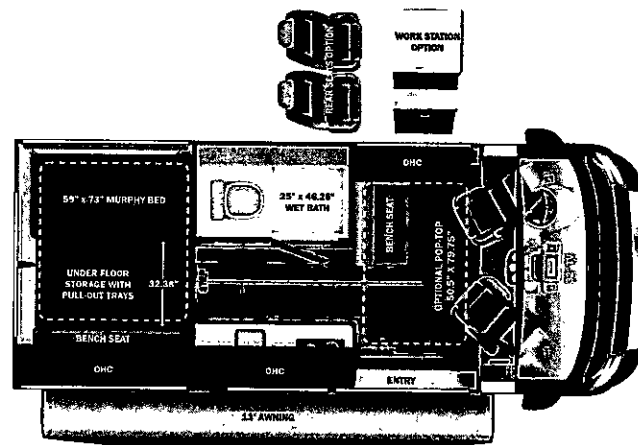

CUSTOMER VALUE PACKAGE

STANDARD INTERIOR EQUIPMENT

Base price 171,300.00
USA STANDARDS n/c
CUSTOMER VALUE PACKAGE 11,250.00
NO POPTOP n/c
REAR BENCH n/c

UNIT TOTAL 182,550.00

DEALER INSTALLED OPTIONS

Manufacturer's Suggested Retail Price $182,550.00

TOTAL AMOUNT DOES NOT INCLUDE STATE AND LOCAL TAXES OR LICENSE FEES. THE PRICE SHOWN ABOVE MAY OR MAY NOT BE REPRESENTATIVE OF THE ACTUAL SELLING PRICE OF SIMILAR RECREATIONAL VEHICLES IN YOUR AREA.