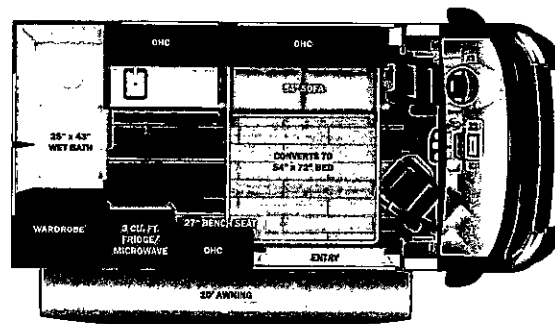

Comet

Serial #: 1UJJBGG0S1KC4136
Model: 18C COMET MHB
VIN#: 3C6LRVBGXRE110169
Model Year: 2025 Dealer Name: BLUE COMPASS RV

3197 WILLOW CREEK RD
PRESCOTT, AZ 86301
USA

Manufacturer's Suggested Retail Price $157,650.00

TOTAL AMOUNT DOES NOT INCLUDE STATE AND LOCAL TAXES OR LICENSE FEES. THE PRICE SHOWN ABOVE MAY OR MAY NOT BE REPRESENTATIVE OF THE ACTUAL SELLING PRICE OF SIMILAR RECREATIONAL VEHICLES IN YOUR AREA.