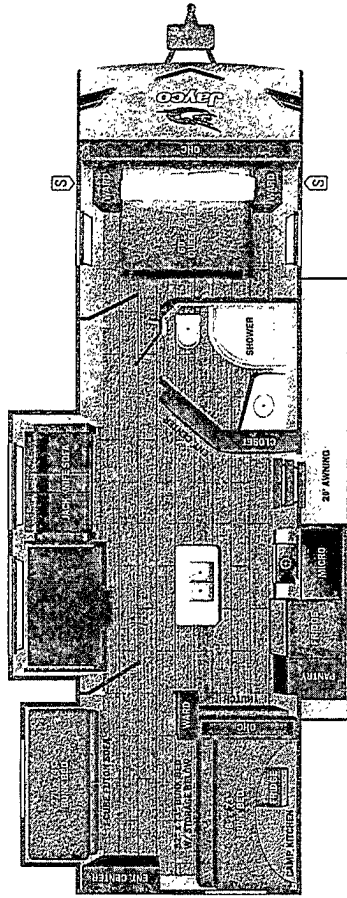

UVW
8625 lbs

Sleeps

Length
37' 9.75"

TIRES
Tire size (front):.....ST225/75R15E
Tire size (mid):.....
Tire size (rear):.....ST225/75R15E
Tire size (spare):.....ST225/75R15E

SEATING & SLEEPING

2+3
YEAR WARRANTY

Some dimensions may be rounded and may vary from the actual dimensions
Weights may be estimated calculations and may vary from the actual weight
- refer to the vehicle weight labels for actual weights***
Floorplans, features and specifications are subject to change without notice.

UNIT TOTAL 54,879.00

DEALER INSTALLED OPTIONS

FRT $ 3075.00
$57,954.00