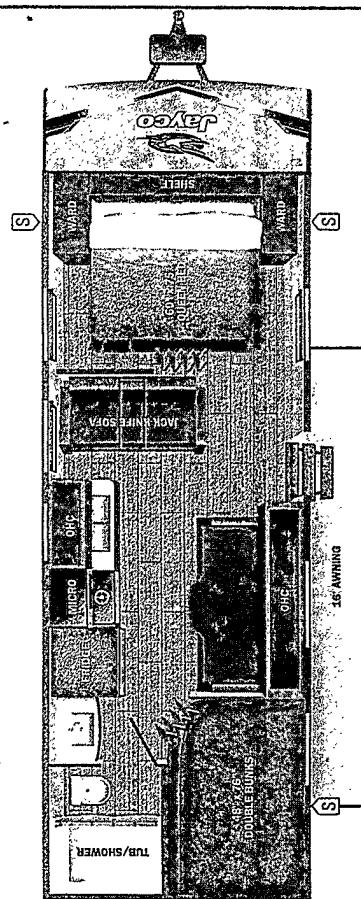

UVW
4800 lbs

Sleeps

Length
29' 6.38"

DIMENSIONS

1. Exterior height: 126.25*
   - Exterior width: 96.00*
   - GVWR: 6500
   - GAWR (front): 3500
   - GAWR (rear): 3500
   - Approx. Gross Cargo Carrying Capacity(GCCC): 1700
2. **SEATING & SLEEPING**

CAPACITIES

- Fresh water tank (gals.): 52.00
- Gray water tank (gals.): 39.00
- Black water/toilet tank (gals.): 39.00
- Propane (lbs.): 40
- Propane (gals.): 9
- Water heater (gals.): 0.25

WEIGHTS

- GVWR: 6500
- GAWR (front): 3500
- GAWR (rear): 3500
- Approx. Gross Cargo Carrying Capacity(GCCC): 1700

TIRES

- Tire size (front): ST205/75R14D
- Tire size (mid):
- Tire size (rear): ST205/75R14D
- Tire size (spare): ST205/75R14D

2+3
YEAR | YEAR
WARRANTY

Some dimensions may be rounded and may vary from the actual dimensions
****Weights may be estimated calculations and may vary from the actual weight - refer to the vehicle weight labels for actual weights***
Floorplans, features and specifications are subject to change without notice.

UNIT TOTAL 31,656.00

DEALER INSTALLED OPTIONS

FRT $3075.00

$34,731.00