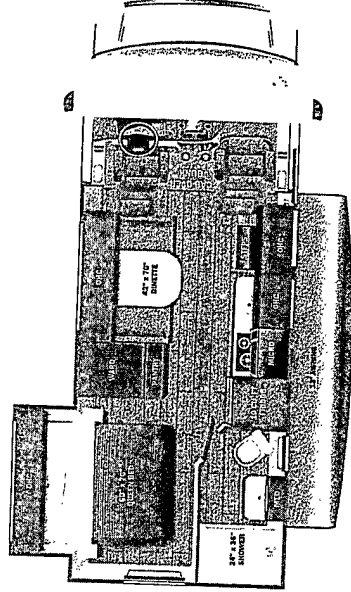

M94488

Redhawk SE
 1UJLJCBLS5S1G24122
 22CF REDHAWK SE MH
 1FDWE3FN5DD23077
 Model Year: 2025 Dealer Name: BLUE COMPASS RV
 320 N LOOP 289
 LUBBOCK, TX 79403
 USA

Manufacturer's Suggested Retail Price \$129,218.00

TIRES

Tire size (front):.....LT225/75R16E
 Tire size (mid):.....
 Tire size (rear):.....LT225/75R16E

UNIT TOTAL 129,218.00

DEALER INSTALLED OPTIONS

Some dimensions may be rounded and may vary from the actual dimensions
 Weights may be estimated calculations and may vary from the actual weight
 - refer to the vehicle weight labels for actual weights***
 Floorplans, features and specifications are subject to change without notice.