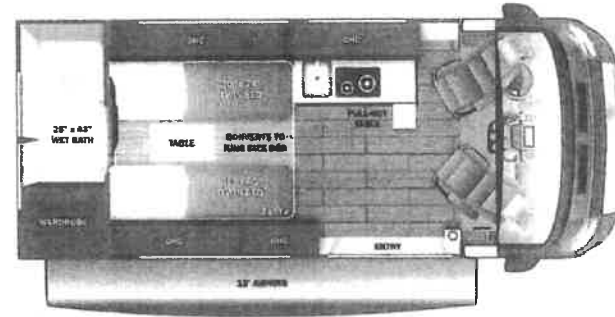

Swift

Serial #: 1UJPBBJ6S1RT4125
Model: 20T SWIFT MHB
VIN#: 3C6MRVUG6RE108680
Model Year: 2025 Dealer Name: BLUE COMPASS RV
3197 WILLOW CREEK RD
PRESCOTT, AZ 86301
USA

Manufacturer's Suggested Retail Price $182,550.00

TOTAL AMOUNT DOES NOT INCLUDE STATE AND LOCAL TAXES OR LICENSE FEES. THE PRICE SHOWN ABOVE MAY OR MAY NOT BE REPRESENTATIVE OF THE ACTUAL SELLING PRICE OF SIMILAR RECREATIONAL VEHICLES IN YOUR AREA.