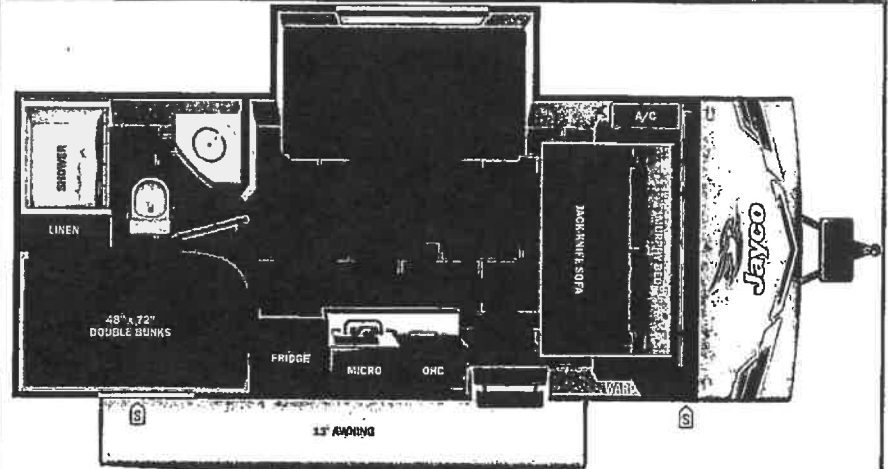

Manufacturer's Suggested Retail Price $34,554.00

TOTAL AMOUNT DOES NOT INCLUDE STATE AND LOCAL TAXES OR LICENSE FEES. THE PRICE SHOWN ABOVE MAY OR MAY NOT BE REPRESENTATIVE OF THE ACTUAL SELLING PRICE OF SIMILAR RECREATIONAL VEHICLES IN YOUR AREA.