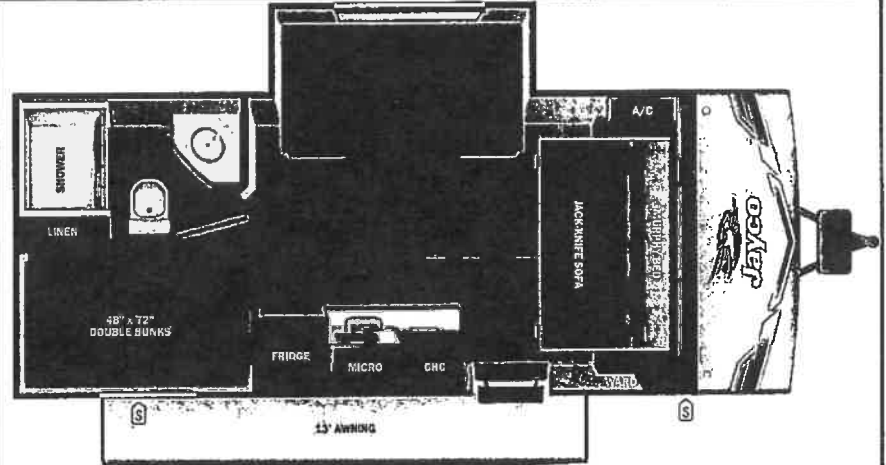

Manufacturer's Suggested Retail Price $34,554.00

TOTAL AMOUNT DOES NOT INCLUDE STATE AND LOCAL TAXES OR LICENSE FEES. THE PRICE SHOWN ABOVE MAY OR MAY NOT BE REPRESENTATIVE OF THE ACTUAL SELLING PRICE OF SIMILAR RECREATIONAL VEHICLES IN YOUR AREA.