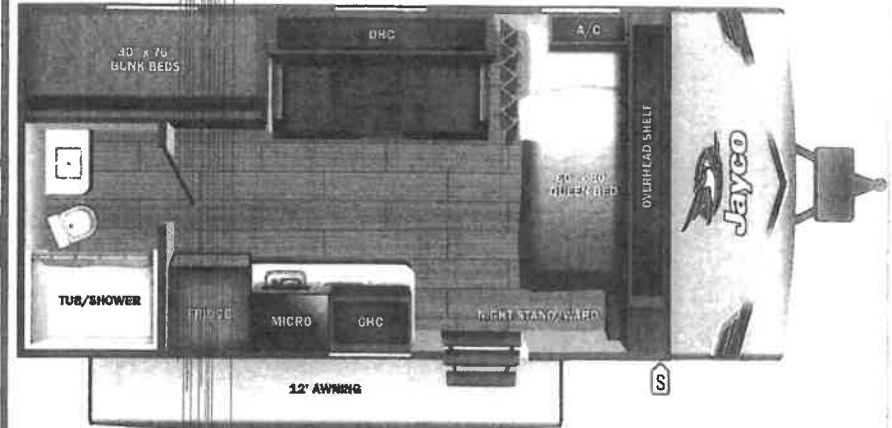

UVW
3445 lbs

Sleeps

Length
22' 1"

DIMENSIONS

Exterior height:.....124.75"

Exterior width:.....96.00"

WEIGHTS

GVWR:.....4600

GAWR (front):.....4600

GAWR (rear):.....0

Approx. Gross Cargo Carrying Capacity (D/C):.....1155

TIRES

Tire size (front):.....LT225/75R16E

Tire size (mid):.....

Tire size (rear):.....

Tire size (spare):.....LT225/75R16E

CAPACITIES

Fresh water tank (gals.):...30.00

Gray water tank (gals.):...19.90

Black water/toilet tank (gals.):...19.90

Propane (lbs.):...30

Propane (gals.):...7

Water heater (gals.):...0.25

SEATING & SLEEPING

*****Some dimensions may be rounded and may vary from the actual dimensions***
***Weights may be estimated calculations and may vary from the actual weight
- refer to the vehicle weight labels for actual weights*****

STOCK#: T102761
LICENSE FEE: 504.90