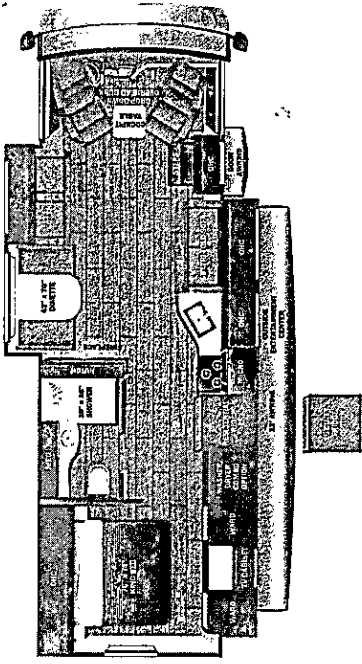

Standard Equipment

THE FOLLOWING ITEMS ARE STANDARD ON THIS MODEL

- STANDARD EXTERIOR EQUIPMENT
-GWFR- 22,000 lb. (31UL, 34B, 34G) 24,000 lb. (36A, 36C)
-30,000 BTU propane furnace
-3.3 V-8 335 HP engine with 488 ft.-lb. torque
-8-speed automatic TurboShift transmission with overdrive and low haul mode
-Catalytic converter (front/delam)
-G-rated highway tires- 235/80R22.5 (31UL, 34B, 34G), 255/80R22.5 (36A, 36C)
-120 amp AGM battery
-5,000 lb. rear hitch receiver with dual connector and 7-pin plug
-80 gal. fuel tank
-120 in. panoramic windshield
-SternoVuln™ roof, floor and sidewalls
-2000 lb. max weight on 11-24 max axel, H-9 max axle, R-8 max axles
-One-piece, seamless fiberglass front cap with particle paint
-One-piece, seamless fiberglass rear cap
-Fiberglass exterior walls with vinyl graphics
-Entrance door with industry's largest travel-view
-Electric-powered entrance steps
-Lockable, pass-through storage compartments with metal cam latches
-120 in. x 48 in. front bumper
-120 in. x 48 in. rear bumper
-120 in. x 48 in. front bumper
-120 in. x 48 in. rear bumper
-120 in. x 48 in. front bumper
-120 in. x 48 in. rear bumper
-120 in. x 48 in. front bumper
-120 in. x 48 in. rear bumper
-120 in. x 48 in. front bumper
-120 in. x 48 in. rear bumper

Table with 2 columns: DIMENSIONS and CAPACITIES. Exterior height: 154.00, Exterior width: 101.00. Fresh water tank (gals.): 72.00, Gray water tank (gals.): 73.00, Black water/toilet tank (gals.): 50.00, Propane (lbs.): 56, Water heater (gals.): 13.

Table with 2 columns: TIRES. Tire size (front): 235/80R22.5G, Tire size (mid): 235/80R22.5G, Tire size (rear): 235/80R22.5G.

2+3 YEAR WARRANTY

Some dimensions may be rounded and may vary from the actual dimensions... Weights may be estimated calculations and may vary from the actual weight... refer to the vehicle weight labels for actual weights... Floorplans, features and specifications are subject to change without notice.