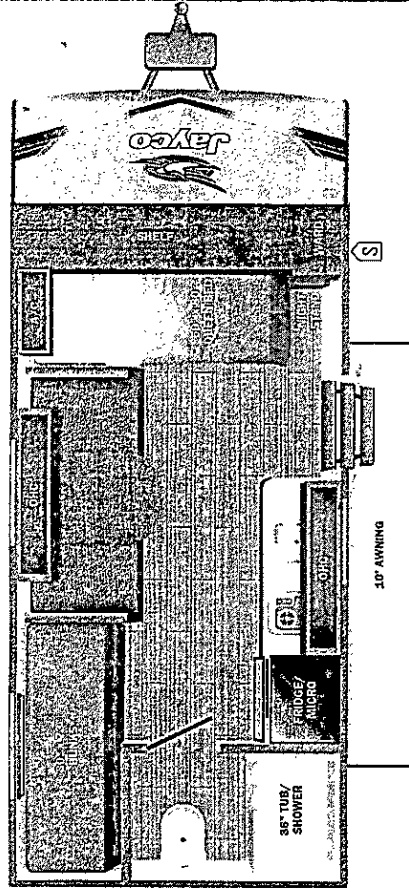

UVW Sleeps Length 21' 2.63"

DIMENSIONS
Exterior height: 123.00" Fresh water tank (gals.): 30.00
Exterior width: 96.00" Gray water tank (gals.): 19.90
WEIGHTS
GVWR: 3750 (gals.) Black water/toilet tank
GVWR (rear): 3700 Propane (lbs.): 20
Approx. Gross Cargo Carrying Capacity (GCC): 655 Water heater (gals.): 0.25
SEATING & SLEEPING

TIRES
Tire size (front): ST205/75R14D
Tire size (mid):
Tire size (rear):
Tire size (spare): ST205/75R14D

2+3
YEAR WARRANTY
LIMITED RESIDUAL VALUE

Some dimensions may be rounded and may vary from the actual dimensions
Weights may be estimated calculations and may vary from the actual weight
- refer to the vehicle weight labels for actual weights***
Floorplans, features and specifications are subject to change without notice.