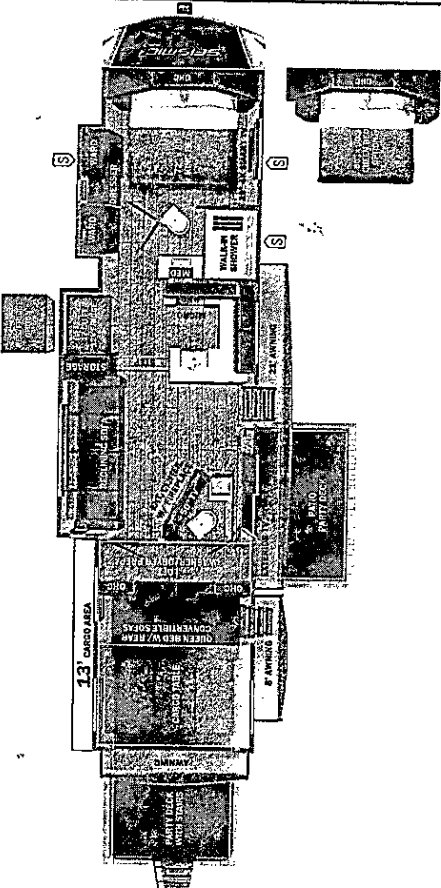

Standard Equipment

Optional Equipment

THE FOLLOWING ITEMS ARE STANDARD ON THIS MODEL. ALL OTHER EQUIPMENT IS INSTALLED AT HIS OPTION AND IS NOT REPRESENTATIVE OF THE MANUFACTURER'S STANDARD EQUIPMENT.

Table with 2 columns: Standard Equipment and Optional Equipment. Lists various features like charging stations, interior finishes, and packages with their respective prices.

UNIT TOTAL 177,974.00

DEALER INSTALLED OPTIONS

FRT \$3385.00

\$181,359.00

UVW 16667 lbs
Length 46' 0"
Sleeps
Capacity (GVWR): 20900
Capacity (GCWC): 4233

DIMENSIONS
Exterior height: 151.00"
Exterior width: 102.00"
WEIGHTS
GVWR: 20900
GAWR (front): 7000
GAWR (rear): 7000
Capacity (GVWR): 20900
Capacity (GCWC): 4233

TIRES
Tire size (front): 215/75R17.5H
Tire size (mid): 215/75R17.5H
Tire size (rear): 215/75R17.5H
Tire size (spare): 215/75R17.5H

2+3 YEAR WARRANTY

Some dimensions may be rounded and may vary from the actual dimensions... Weights may be estimated calculations and may vary from the actual weight... refer to the vehicle weight labels for actual weights... Floorplans, features and specifications are subject to change without notice.