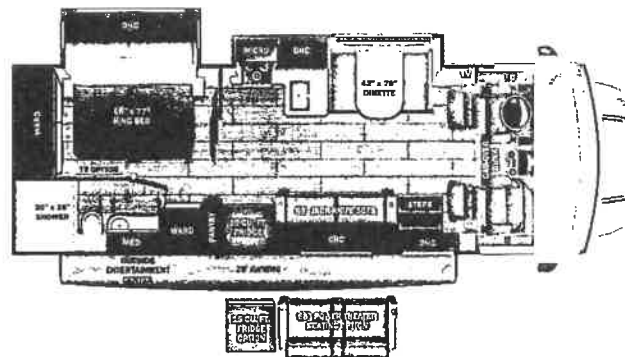

Greyhawk XL

Serial #: 1UJLJCBS1S12U4053
Model: 32U GREYHAWK XL MHC
VIN#: 1FDUF5HT4RDA00287
Model Year: 2025 Dealer Name: AFFINITY RV
3197 WILLOW CREEK RD
PRESCOTT, AZ 86301
USA

Manufacturer's Suggested Retail Price $296,973.00

TOTAL AMOUNT DOES NOT INCLUDE STATE AND LOCAL TAXES OR LICENSE FEES. THE PRICES SHOWN ABOVE MAY OR MAY NOT BE REPRESENTATIVE OF THE ACTUAL SELLING PRICE OF SIMILAR RECREATIONAL VEHICLES IN YOUR AREA.