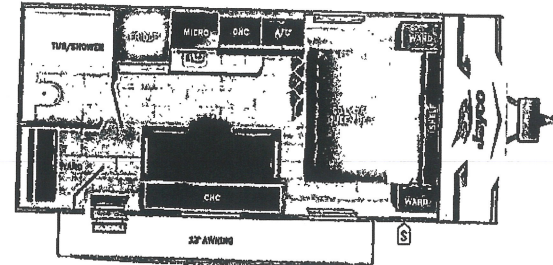

UVW
3308 lbs

Sleeps

Length
21' 10"

DIMENSIONS

Exterior height:.....124.50"
Exterior width:.....85.00"

WEIGHTS

GVWR:.....3995
GAWR (front):.....4400
GAWR (rear):.....0
Approx. Gross Cargo Carrying Capacity(GCCC):.....687

CAPACITIES

Fresh water tank (gals.):...30.00
Gray water tank (gals.):...19.90
Black water/toilet tank (gals.):...19.90
Propane (lbs.):.....10
Propane (gals.):.....2
Water heater (gals.):.....0.00

SEATING & SLEEPING

TIRES

Tire size (front):.....LT225/75R16E
Tire size (mid):.....
Tire size (rear):.....
Tire size (spare):.....LT225/75R16E

Some dimensions may be rounded and may vary from the actual dimensions
Weights may be estimated calculations and may vary from the actual weight - refer to the vehicle weight labels for actual weights
Floorplans, features and specifications are subject to change without notice.

STOCK#: 10A0337
LICENSE FEE: 448.35