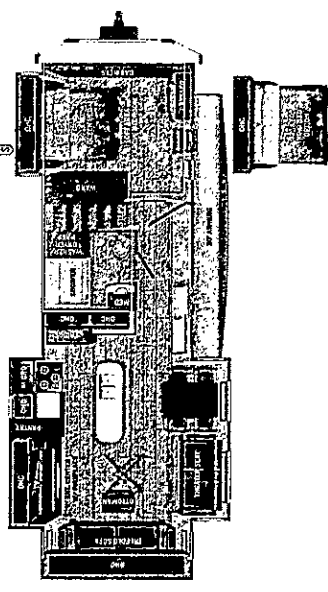

Manufacturer's Suggested Retail Price \$94,975.00

2+3
YEAR WARRANTY
LIMITED MILEAGE

Jay Flight Bungalow

Serial #: 1UJBC0BV7R11N0154
 Model: 40DLFT JAY FLIGHT BUNGALOW TT
 Model Year: 2024 Dealer Name: BLUE COMPASS RV
 320 N LOOP 289
 LUBBOCK, TX 79403
 USA

UNIT TOTAL **94,975.00**

DEALER INSTALLED OPTIONS

FRT **\$3255.00**

\$98,230.00

UVW
12829 lbs

Sleeps

Length
41' 5.38"

DIMENSIONS