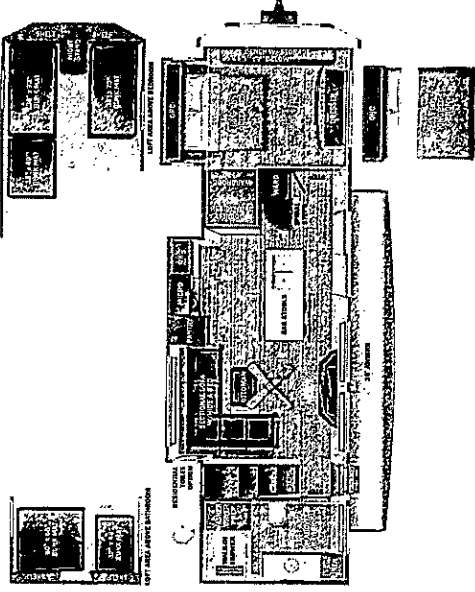

T85584

Jay Flight Bungalow

Manufacturer's Suggested Retail Price \$97,307.00

Serial #: 1UJBC0BV7R11P0100
 Model: 40LSDL JAY FLIGHT BUNGALOW TT
 Model Year: 2024 Dealer Name: BLUE COMPASS RV
 320 N LOOP 289
 LUBBOCK, TX 79403
 USA

TIRES
 Tire size (front):.....ST235/80R16E
 Tire size (mid):.....
 Tire size (rear):.....ST235/80R16E
 Tire size (spare):.....

2+3
 YEAR | YEAR WARRANTY
 WARRANTY

Some dimensions may be rounded and may vary from the actual dimensions
 Weights may be estimated calculations and may vary from the actual weight
 - refer to the vehicle weight labels for actual weights***
 Floorplans, features and specifications are subject to change without notice.