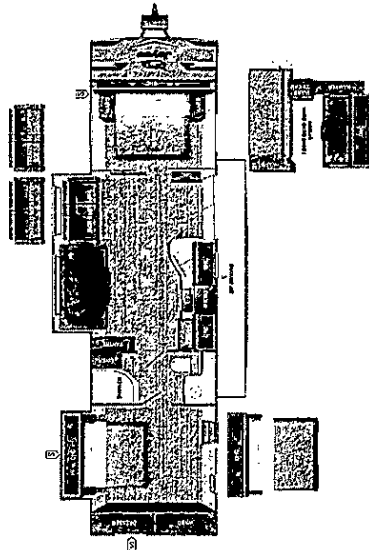

T87677

Jay Flight

Manufacturer's Suggested Retail Price \$60,347.00

Serial #: 1UJBC0B4R17H0178
Model: 380DQS JAY FLIGHT TT
Model Year: 2024 Dealer Name: BLUE COMPASS RV
320 N LOOP 289
LUBBOCK, TX 79403
USA