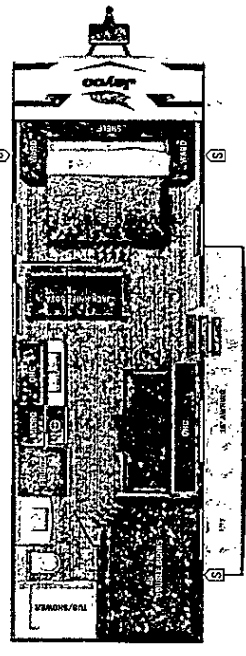

UWV 4710 lbs **Sleeps** **Length** 29' 5"

DIMENSIONS
Exterior height:.....126.00* Fresh water tank (gals.):.....52.00
Exterior width:.....96.00* Gray water tank (gals.):.....39.00

WEIGHTS
GVWR:.....6500 Black water/toilet tank (gals.):.....39.00
GVWR (front):.....3500 Propane (lbs.):.....9
GVWR (rear):.....3500 Water heater (gals.):.....0.00
Approx. Gross Cargo Carrying Capacity (GVCC):.....1790 **SEATING & SLEEPING**

TIRES
Tire size (front):.....ST205/75R14D
Tire size (mid):.....
Tire size (rear):.....ST205/75R14D
Tire size (spare):.....ST205/75R14D

Some dimensions may be rounded and may vary from the actual dimensions
Weights may be estimated calculations and may vary from the actual weight
- refer to the vehicle weight labels for actual weights***
Floorplans, features and specifications are subject to change without notice.

UNIT TOTAL 33,156.00

DEALER INSTALLED OPTIONS
FRT $3075.00
$36,231.00