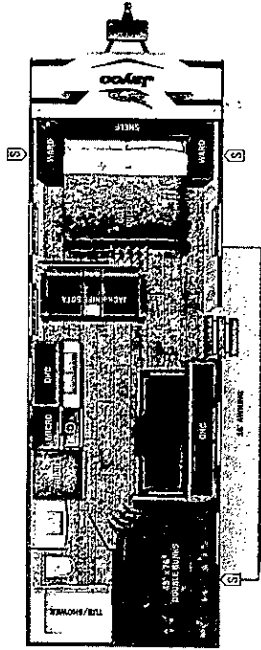

DEALER INSTALLED OPTIONS

FRT $3075.00
$36,231.00

UVW 4710 lbs **Sleeps** Length 29' 5"

DIMENSIONS
Exterior height:.....126.00* Fresh water tank (gals.):.....52.00
Exterior width:.....96.00* Gray water tank (gals.):.....39.00

WEIGHTS
GVWR.....6500 Black water/toilet tank (gals.):.....39.00
GVWR (front):.....3500 Propane (lbs.):.....40
GVWR (rear):.....3500 Propane (gals.):.....9
Approx. Gross Cargo Carrying Capacity(GCCC):.....1790 Water heater (gals.):.....0.00

SEATING & SLEEPING

TIRES

Tire size (front):.....ST205/75R14D
Tire size (mid):.....
Tire size (rear):.....ST205/75R14D
Tire size (spare):.....ST205/75R14D

2+3
YEAR WARRANTY
LIMITED WARRANTY

***Some dimensions may be rounded and may vary from the actual dimensions**
***Weights may be estimated calculations and may vary from the actual weight
- refer to the vehicle weight labels for actual weights***
Floorplans, features and specifications are subject to change without notice